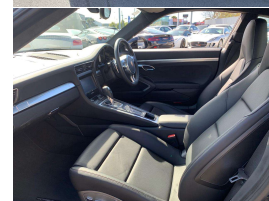

2014 Porsche 911 991 Carrera 7-Spd PDK

VEHICLE INFORMATION

Cash Price

Includes GST,
Registration &
Licensing

$114,995

Body

Coupe

Odometer

15,000 km

Engine

3400 cc, Flat 6

Fuel Type

Petrol

Transmission

7 Speed Auto

Wheels

20.0000"

VIN

WP0ZZZ99ZES101723

Reg No.

NHL991

Ext Colour

Basalt Black Metallic

History

-

Seats

4 seats

Interior

Black Leather

Audio

-

Stock ID

12194

Finance this vehicle
from only

$395.23

per week*

Total Amount Payable

$137,259.52

finance
NOW

Gain peace of mind
with Mechanical
Breakdown Insurance.
Ask us how.

2014 Porsche 911 991 Carrera 7-Speed PDK, Basalt Black Metallic with Black Leather, Just 15,000 kms from new!- AA certified, Upgraded 20" Carrera S Sports Alloys, Electric Seats, Dual Sports Exhausts, Touch Screen NZ NAV/CD/AUX/Bluetooth Phone and Music/Reverse Camera fitted, 3.4 Litre NA Flat 6- the very last of, Climate Air, Brilliant 7 Speed PDK Dual-Clutch Gearbox, White Dials, Electric Spoiler, Full Electrics etc. A very good looking low mileage 911 in Black!

christchurch european

the european specialists

Phone 03 366 8328, Email sales@christchurcheuropean.co.nz
511 Blenheim Road, Sockburn, Christchurch 8042, New Zealand
www.christchurcheuropean.co.nz

Niki Mills - 021 353 315
Paul Mills - 022 536 0868
Michael Mills - 022 043 3700

* Finance calculation based on a 60 month term, 30% deposit and with an example annual fixed interest rate of 9.95%. Actual interest rate may be higher or lower. Includes an establishment fee of $205.00. Full term total amount payable of $137,259.52. Estimate only, not an offer of finance. Terms, conditions and lending criteria apply.