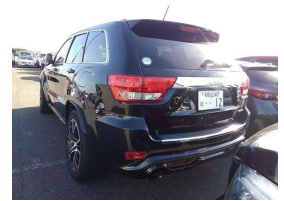

2013 Jeep Grand Cherokee SRT8 6.4 Litre Hemi

VEHICLE INFORMATION

Cash Price

Includes GST,
Registration &
Licensing

\$49,995

Finance this vehicle
from only

\$172.40

per week*

Total Amount Payable

\$59,822.23

finance
NOW

Gain peace of mind
with Mechanical
Breakdown Insurance.
Ask us how.

Body

5 door, RV/SUV

Odometer

110,000 km

Engine

6400 cc, V8 Hemi

Fuel Type

Petrol

Transmission

Automatic, 4WD

Wheels

20.0000"