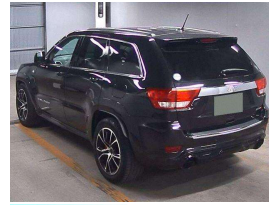

2013 Jeep Grand Cherokee SRT8 6.4 Litre Hemi

VEHICLE INFORMATION

Cash Price

Includes GST,
Registration &
Licensing

\$49,995

Finance this vehicle
from only

\$172.40

per week*

Total Amount Payable

\$59,822.23

finance
NOW

Gain peace of mind
with Mechanical
Breakdown Insurance.
Ask us how.

Body

5 door, RV/SUV

Odometer

110,000 km

Engine

6400 cc, V8 Hemi

Fuel Type

Petrol

Transmission

Automatic, 4WD

Wheels

20.0000"