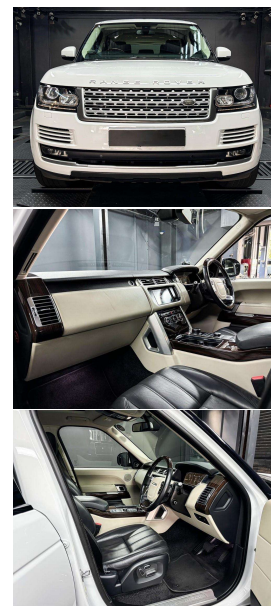

2014 Land Rover Range Rover Vogue 3.0 TDV6

VEHICLE INFORMATION

Cash Price

Includes GST,
Registration &
Licensing

$49,995

Finance this vehicle
from only

$172.40

per week*

Total Amount Payable

$59,822.23

finance
NOW

Body

5 door, SUV / 4x4

Odometer

102,000 km

Engine

3000 cc, TDV6

Fuel Type

Diesel

Transmission

8 Speed Automatic, 4WD

Wheels

22.0000"

VIN

SALGA2KE0EA177545

Reg No.

-

Ext Colour

Fuji White

History

-

Seats

5 seats

Interior

Black Leather

Audio

-

Stock ID

12953

Gain peace of mind
with Mechanical
Breakdown Insurance.
Ask us how.

2014 Range Rover Vogue 3.0 TDV6 Diesel New Shape, Popular Fuji White with Black Leather combination, Upgraded 22 inch Sports Alloys fitted, Panoramic Glass Roof, Heated Front and Rear Seats, Heated Steering Wheel, Added Luxury Part-Woodgrain Steering wheel, Push Button Start, Air Suspension, LED Lighting, Full Electric TFT Dash, Woodgrain inlays, 8 Speed ZF Automatic, Fold-out Electric Running Boards, Ambient Lighting, Touch Screen NZ NAV/CD/AUX/Bluetooth Phone and Reverse Camera, Full Self-Parking, Meridian Surround Audio, Full Electrics etc. Good kms, colour and price range here. Up to 1,000kms to the tank in complete Luxury!

Arriving Soon, Small holding deposit will secure this vehicle pre-arrival.

christchurch european | the european specialists

Phone 03 366 8328, Email sales@christchurcheruropean.co.nz
511 Blenheim Road, Sockburn, Christchurch 8042, New Zealand
www.christchurcheruropean.co.nz

Niki Mills - 021 353 315
Paul Mills - 022 536 0868
Michael Mills - 022 043 3700

* Finance calculation based on a 60 month term, 30% deposit and with an example annual fixed interest rate of 9.95%. Actual interest rate may be higher or lower. Includes an establishment fee of $205.00. Full term total amount payable of $59,822.23. Estimate only, not an offer of finance. Terms, conditions and lending criteria apply.