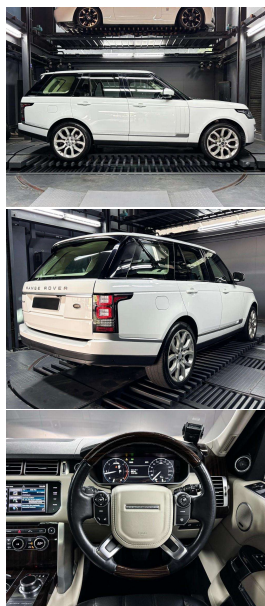

2014 Land Rover Range Rover Vogue 3.0 TDV6

VEHICLE INFORMATION

Cash Price

Includes GST,
Registration &
Licensing

\$49,995

Finance this vehicle
from only

\$172.40

per week*

3000 cc, TDV6

Fuel Type

Diesel

Transmission

8 Speed Automatic, 4WD

Wheels

22.0000"

VIN

2014 Range Rover Vogue 3.0 TDV6 Diesel New Shape, Popular Fuji White with Black Leather combination, Upgraded 22 inch Sports Alloys fitted, Panoramic Glass Roof, Heated Front and Rear Seats, Heated Steering Wheel, Added Luxury Part-Woodgrain Steering wheel, Push Button Start, Air Suspension, LED Lighting, Full Electric TFT Dash, Woodgrain inlays, 8 Speed ZF Automatic, Fold-out Electric Running Boards, Ambient Lighting, Touch Screen NZ NAV/CD/AUX/Bluetooth Phone and Reverse Camera, Full Self-Parking, Meridian Surround Audio, Full Electrics etc. Good kms, colour and price range here. Up to 1,000kms to the tank in complete Luxury!