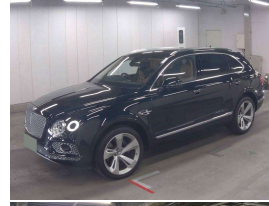

2017 Bentley Bentayga 6.0 W12 Mulliner

VEHICLE INFORMATION

Cash Price

Includes GST,
Registration &
Licensing

\$119,995

Finance this vehicle
from only

\$435.56

per week*

Total Amount Payable

\$149,245.12

Gain peace of mind
with Mechanical
Breakdown Insurance.
Ask us how.

Body

5 door, SUV / 4x4

Odometer

73,000 km

Engine

6000 cc, W12

Fuel Type

Petrol

Transmission

Automatic, 4WD

Wheels

22.0000"

VIN

5 seats

Interior

Cream Premium Leather

Audio

-

Stock ID

14853

2017 Bentley Bentayga 6.0 W12 Bi-Turbo Mulliner, Stunning in Black Metallic with Luxury Premium Cream Mulliner Leather and Wood inlays, 22 inch Factory W12 Sports Alloys, Heated/Memory and even Massage Seats, Air Suspension LED Lighting, Heads-up display, Panoramic Glass Roof, Mulliner Extended Leather Package with Bentley Logos on Seats, Soft Close Doors, Rear Climate Control, 6.0 W12 Bi-Turbo 467 KW Performance, Chrome Roof Rails and Grills, Touch Screen Bentley AUX/Bluetooth Phone and Music Streaming/360 Cameras, Radar Adaptive Cruise Control, Push Button Start and much more. The pinnacle of Luxury 4WD motoring with Bentley hand-built craftsmanship. NZ list new Circa \$500k.