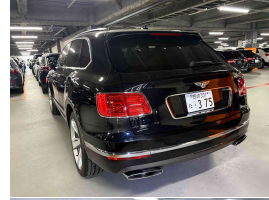

2017 Bentley Bentayga 6.0 W12 Mulliner

VEHICLE INFORMATION

Cash Price

Includes GST,
Registration &
Licensing

\$119,995

Finance this vehicle
from only

\$435.56

per week*

5 seats

Interior

Cream Premium Leather

Audio

-

Stock ID

14853

2017 Bentley Bentayga 6.0 W12 Bi-Turbo Mulliner, Stunning in Black Metallic with Luxury Premium Cream Mulliner Leather and Wood inlays, 22 inch Factory W12 Sports Alloys, Heated/Memory and even Massage Seats, Air Suspension LED Lighting, Heads-up display, Panoramic Glass Roof, Mulliner Extended Leather Package with Bentley Logos on Seats, Soft Close Doors, Rear Climate Control, 6.0 W12 Bi-Turbo 467 KW Performance, Chrome Roof Rails and Grills, Touch Screen Bentley AUX/Bluetooth Phone and Music Streaming/360 Cameras, Radar Adaptive Cruise Control, Push Button Start and much more. The pinnacle of Luxury 4WD motoring with Bentley hand-built craftsmanship. NZ list new Circa \$500k.