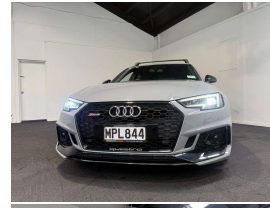

2019 Audi RS4 Quattro 2.9T New Shape Avant

VEHICLE INFORMATION

Cash Price

Includes GST,
Registration &
Licensing

\$59,995

Finance this vehicle
from only

\$220.21

per week*

2900 cc, Twin Turbo

Fuel Type

Petrol

Transmission

8 Speed Automatic, 4WD

Wheels

20.0000"

VIN

5 seats

Interior

Black Leather RS Sports Seats

Audio

-

Stock ID

14605

2019 Audi RS4 Quattro Avant 2.9T Latest Model, In the very best colour- Nardo Grey!. A 331KW 4WD Wagon rocketship fitted with 20" 5-Spoke RS Sports Alloys, Red Brake Calipers, RS Sports Suspension with Dynamic Ride Control, Heated/Massaging Leather RS Sports Seats, LED Matrix Lighting, NZ New with Full Service History, Black Exterior Package, Radar Cruise Control, Heads-up display, Blind Spot Monitors, Apple Car Play/Audi MMI/CD/Stereo/Bluetooth Streaming/NZ Navigation, Carbon interior inlays, Wireless Phone Charging, Privacy Glass, Full Electrics etc. One of Audi's best. A very sexy car!