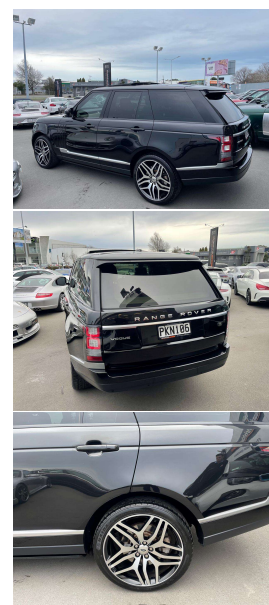

2013 Land Rover Range Rover Vogue 3.0 TDV6

VEHICLE INFORMATION

Cash Price

Includes GST,
Registration &
Licensing

\$64,995

Finance this vehicle
from only

\$223.82

per week*

Total Amount Payable

\$77,692.37

finance
NOW

Body

5 door, SUV / 4x4

Odometer

92,000 km

Engine

3000 cc, TDV6

Fuel Type

Diesel

Transmission

8 Speed Automatic, 4WD

Wheels

22.0000"

VIN

2013 Range Rover Vogue 3.0 TDV6 Diesel New Shape, Attractive Santorini Black Metallic with Dark Mocha Leather, Upgraded 22 inch Sports Alloys fitted, Panoramic Glass Roof, Heated Front and Rear Seats, Heated Steering Wheel, Push Button Start, Air Suspension, LED Lighting, Full Electric TFT Dash, Woodgrain inlays, 8 Speed Automatic, Fold-out Electric Running Boards, Touch Screen NZ NAV/CD/AUX/Bluetooth Phone and Reverse Camera, Full Electrics etc. Good kms, colour and price range here!