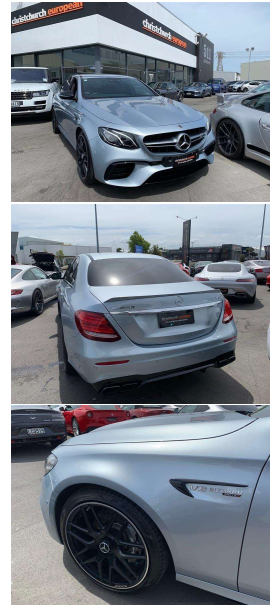

2017 Mercedes-Benz E63 4.0 V8 Bi-Turbo 4Matic

VEHICLE INFORMATION

Cash Price

Includes GST,
Registration &
Licensing

\$129,995

Finance this vehicle
from only

\$446.66

per week*

Total Amount Payable

\$155,129.66

finance
NOW

Gain peace of mind
with Mechanical
Breakdown Insurance.
Ask us how.

Body

4 door, Sedan

Odometer

22,000 km

Engine

4000 cc, V8 Bi-Turbo

Fuel Type

Petrol

Transmission

9 Speed Automatic, 4WD

Wheels

20.0000"

Seats

5 seats

Interior

Black Leather AMG Sports Seats

Audio

-

Stock ID

9176