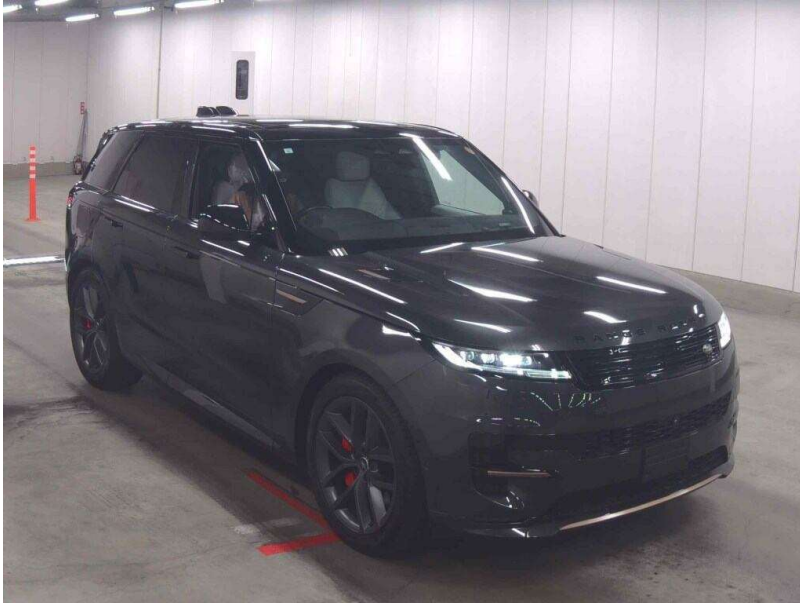

2023 Land Rover Range Rover Sport D300

VEHICLE INFORMATION

Cash Price

Includes GST,
Registration &
Licensing

\$139,995

Finance this vehicle
from only

\$507.35

per week*

Total Amount Payable

\$173,909.24

Gain peace of mind
with Mechanical
Breakdown Insurance.
Ask us how.

Body

5 door, SUV / 4x4

Odometer

67,000 km

Engine

3000 cc, Internal Combustion

Fuel Type

Diesel

Transmission

8 Speed Automatic, 4WD

Wheels

22.0000"

VIN

5 seats

Interior

Black/Ivory Two-tone Leather

Audio

-

Stock ID

14856

2023 Range Rover Sport D300 Diesel R-Dynamic SE Latest Model. Attractive and easy-care in Carpathian Grey with Premium Ivory/Black Two-Tone Leather, Upgraded 22 inch Graphite Sports Alloy Wheels, SVO Premium Bespoke Carpets, Dynamic Air Suspension, Privacy Glass, Deployable Running Boards, Premium Heated/Electric Seats, Full Glass Panoramic Roof, Daytime LED Matrix Lighting, Electric Tailgate, Flush Electric Door Handles, Meridian Surround Sound, Clear View Sight Camera, Full Virtual Dash Cluster with 3D NZ Nav/Apple Car Play/Reverse Camera/Bluetooth, Heated Steering Wheel, Radar Adaptive Cruise Control, Ambient Lighting, Keyless entry, Full Electrics etc. Compare the value here for the very latest D300 model with this look!