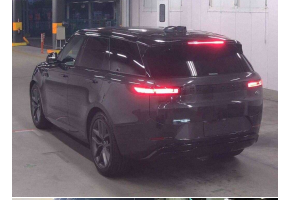

2023 Land Rover Range Rover Sport D300

VEHICLE INFORMATION

Cash Price

Includes GST,
Registration &
Licensing

\$139,995

Finance this vehicle
from only

\$507.35

per week*

Total Amount Payable

\$173,909.24

Gain peace of mind
with Mechanical
Breakdown Insurance.
Ask us how.

Body

5 door, SUV / 4x4

Odometer

67,000 km

Engine

3000 cc, Internal Combustion

Fuel Type

Diesel

Transmission

8 Speed Automatic, 4WD

Wheels

22.0000"

VIN

5 seats

Interior

Black/Ivory Two-tone Leather

Audio

-

Stock ID

14856

2023 Range Rover Sport D300 Diesel R-Dynamic SE Latest Model. Attractive and easy-care in Carpathian Grey with Premium Ivory/Black Two-Tone Leather, Upgraded 22 inch Graphite Sports Alloy Wheels, SVO Premium Bespoke Carpets, Dynamic Air Suspension, Privacy Glass, Deployable Running Boards, Premium Heated/Electric Seats, Full Glass Panoramic Roof, Daytime LED Matrix Lighting, Electric Tailgate, Flush Electric Door Handles, Meridian Surround Sound, Clear View Sight Camera, Full Virtual Dash Cluster with 3D NZ Nav/Apple Car Play/Reverse Camera/Bluetooth, Heated Steering Wheel, Radar Adaptive Cruise Control, Ambient Lighting, Keyless entry, Full Electrics etc. Compare the value here for the very latest D300 model with this look!