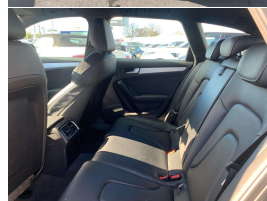

2010 Audi A4 2.0 T FSI Quattro Facelift Wagon

VEHICLE INFORMATION

Cash Price

Includes GST,
Registration &
Licensing

$14,995

Finance this vehicle
from only

$58.69

per week*

Total Amount Payable

$19,758.50