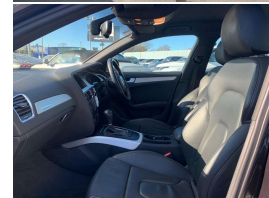

2010 Audi A4 2.0 T FSI Quattro Facelift Wagon

VEHICLE INFORMATION

Cash Price

Includes GST,
Registration &
Licensing

$14,995

Finance this vehicle
from only

$58.69

per week*

Total Amount Payable

$19,758.50