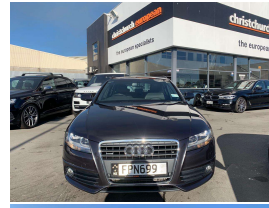

2010 Audi A4 2.0 T FSI Quattro Facelift Wagon

VEHICLE INFORMATION

Cash Price

Includes GST,
Registration &
Licensing

\$14,995

Finance this vehicle
from only

\$57.42

per week*

5 seats

Interior

Black Leather

Audio

-

Stock ID

12534

2010 Audi A4 2.0T FSI S Line Quattro NZ New Wagon, Factory S Line with upgraded S Line Sports Alloys, Full Leather, LED Lighting, Quattro 4WD practicality, Roof Rails, Titanium Sports inlays, 5 Star safety with Multiple Airbags/ABS, Push Button Start with 2 Keys, Audi MMI CD/Stereo/AUX, Cruise Control fitted, Full Electrics etc. A popular size and practical Wagon for NZ roads!.