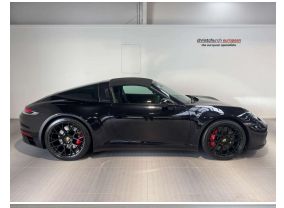

2022 Porsche 911 992 Targa 4 GTS PDK

VEHICLE INFORMATION

Cash Price

Includes GST,
Registration &
Licensing

\$269,995

Finance this vehicle
from only

\$973.95

per week*

Total Amount Payable

\$334,226.02

Gain peace of mind
with Mechanical
Breakdown Insurance.
Ask us how.

Body

2 door, Coupe

Odometer

64,000 km

Engine

3000 cc, Turbo

Fuel Type

Petrol

Transmission

8 Speed Automatic, 4WD

Wheels

21.0000"

VIN

4 seats

Interior

Black Leather

Audio

-

Stock ID

14391

2022 Porsche 911 992 Targa 4 PDK Black Edition, A very sought-after car and near impossible to buy in NZ in Targa GTS format!. Jet Black Metallic with Black Leather/Racetex optioned, 20/21 inch RS Spyder Alloys in Black, 4WD, Upgraded GTS Turbo, Sport-Chrono Pack with Track App and Red Dials, Switchable Sports Exhaust System in Black, 4 Wheel Steering, PDLS LED Lighting, Heated and Cooling Seats, Heated Steering Wheel, Red Brake Calipers, Ambient Lighting, BOSE Upgraded Audio, Exclusive Design Lights, 8 Speed PDK Automatic, Touch Screen Porsche PCM Bluetooth/NZ NAV/AUX/Reverse Camera/Apple Car Play, Full Electrics etc. The best of both World's in Targa format with the best 911 re-sale value due to very limited build numbers.