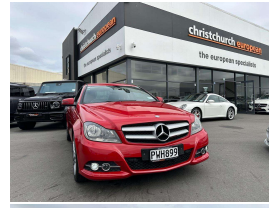

2012 Mercedes-Benz C 180 CGI Coupe 7G

VEHICLE INFORMATION

Cash Price

Includes GST,
Registration &
Licensing

\$14,995

Finance this vehicle
from only

\$52.41

per week*

2012 Mercedes Benz C180 CGI 7G Facelift Coupe, NZ New vehicle in stunning Red with Black Leather!, Factory 18 inch Alloys, Heated/Electric Seats, LED Lighting, Silver Trim inlays, Mercedes Command CD/Stereo/NZ Navigation/Bluetooth, Rear Seats Isofix, 7 Speed Automatic, Keyless Push Button Start, Parking Sensors, ABS Brakes, Climate Air, Full Electrics etc. Late model and economical Mercedes coupe.