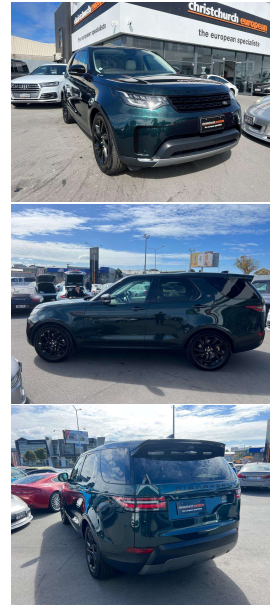

2018 Land Rover Discovery 5 HSE V6 Supercharged

VEHICLE INFORMATION

Cash Price

Includes GST,
Registration &
Licensing

\$64,995

Finance this vehicle
from only

\$223.82

per week*

Total Amount Payable

\$77,692.37

finance
NOW

Gain peace of mind
with Mechanical
Breakdown Insurance.
Ask us how.

Body

5 door, RV/SUV

Odometer

97,000 km

Engine

3000 cc, V6 Supercharged

Fuel Type

Petrol

Transmission

8 Speed Automatic, 4WD

Wheels

20.0000"

2018 Land Rover Discovery 5 HSE 3.0 V6 Supercharged 7-Seater, New Generation 3.0 V6 Supercharged Petrol engine model- Excellent economy with No Diesel Taxes to pay and lower Registration costs. High spec HSE vehicle in Historic British Racing Green Metallic with Cream Windsor Premium Leather, Heated and Cooled Seats, 20 inch HSE Factory Alloys in Black, Glass Panoramic Sunroof, Black Exterior Package and Badging, Console Fridge, Air Suspension, 7 Seats, 360 Cameras, Ambient Lighting, Touch Screen CD/Stereo/Bluetooth Phone and Music and NZ Navigation, Cruise Control, Push Button Start and much more. Very hard to get in this traditional colour combination!