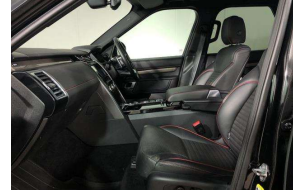

2018 Land Rover Discovery 5 HSE 3.0 SD6

VEHICLE INFORMATION

Cash Price

Includes GST,
Registration &
Licensing

$119,995

Finance this vehicle
from only

$412.38

per week*

Total Amount Payable

$143,216.23

finance
NOW