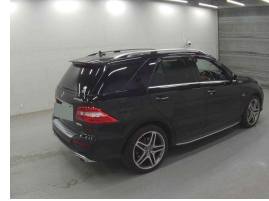

2014 Mercedes-Benz ML 63 AMG 5.5 V8 Bi-Turbo

VEHICLE INFORMATION

Cash Price

Includes GST,
Registration &
Licensing

$49,995

Finance this vehicle
from only

$184.32

per week*

Total Amount Payable

$62,920.71