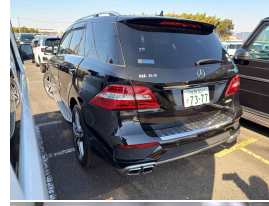

2014 Mercedes-Benz ML 63 AMG 5.5 V8 Bi-Turbo

VEHICLE INFORMATION

Cash Price

Includes GST,
Registration &
Licensing

\$49,995

Finance this vehicle
from only

\$184.32

per week*