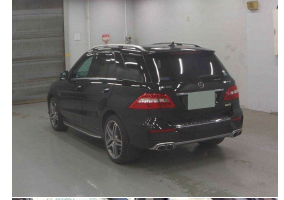

2014 Mercedes-Benz ML 63 AMG 5.5 V8 Bi-Turbo

VEHICLE INFORMATION

Cash Price

Includes GST,
Registration &
Licensing

$49,995

Finance this vehicle
from only

$184.32

per week*

Total Amount Payable

$62,920.71