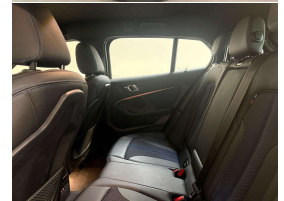

2020 BMW 118d Motorsport New Model

VEHICLE INFORMATION

Cash Price

Includes GST,
Registration &
Licensing

$34,995

Finance this vehicle
from only

$130.48

per week*

Total Amount Payable

$44,422.62