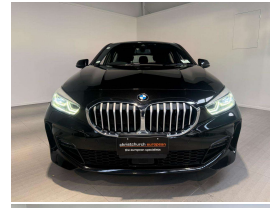

2020 BMW 118d Motorsport New Model

VEHICLE INFORMATION

Cash Price

Includes GST,
Registration &
Licensing

\$34,995

Finance this vehicle
from only

\$130.48

per week*

Total Amount Payable

\$44,422.62

Gain peace of mind
with Mechanical
Breakdown Insurance.
Ask us how.

Body

5 door, Hatchback

Odometer

57,000 km

Engine

2000 cc, Internal Combustion

Fuel Type

Diesel

Transmission

8 Speed Automatic

Wheels

18.0000"

VIN

5 seats

Interior

Black Part Leather Sports Seats

Audio

-

Stock ID

13513

2020 BMW 118d 2.0 Turbo Diesel Motorsport Hatchback-Latest Model, Just 57,000kms from new!. Attractive Black Metallic with Part Black Leather Motorsport Leather Seats, Upgraded 18 inch Motorsport Alloys, Radar Adaptive Cruise Control and Lane Assist, Digital Full Dash, LED Lighting, Electric Tailgate, Wireless Phone Charging, BMW I Drive CD/Stereo/Bluetooth Streaming/Car Play/NZ NAV and Reverse Camera, 8 Speed Automatic, Comfort Access, Very economical Diesel Turbo, Push Button Start, Multiple Airbags, Full Electrics and much more. Attractive shape and late model BMW here!.