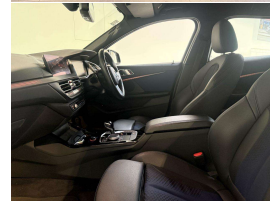

2020 BMW 118d Motorsport New Model

VEHICLE INFORMATION

Cash Price

Includes GST,
Registration &
Licensing

$34,995

Finance this vehicle
from only

$130.48

per week*

Total Amount Payable

$44,422.62