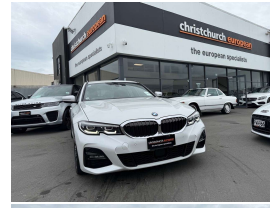

2019 BMW 320d X-Drive New Shape Motorsport

VEHICLE INFORMATION

Cash Price

Includes GST,
Registration &
Licensing

\$39,995

Finance this vehicle
from only

\$145.12

per week*

2000 cc, Turbo

Fuel Type

Diesel

Transmission

8 Speed Automatic, 4WD

Wheels

18.0000"

VIN

5 seats

Interior

Black Leather

Audio

-

Stock ID

13318

2019 BMW 320d Diesel X-Drive Motorsport Wagon, New Shape, Factory Motorsport Body Styling and 18 inch Polished Motorsport Sports Alloys, Full Leather with M Blue Stitching details, Heated/Electric Seats, Roof Rails, X-Drive 4WD Practicality, Improved BMW I-Drive with Apple Car Play/Android Audio/NZ Navigation/360 Cameras, 8 Speed Automatic with Paddles, LED Lighting, Radar Adaptive Cruise Control, Lane Assist, Privacy Glass, Multiple Airbags, Full Electrics etc. A super cheap to run late-model BMW Wagon suited to NZ Conditions!