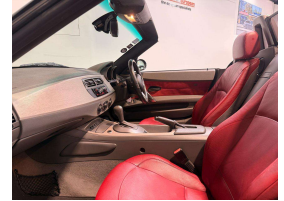

2004 BMW Z4 3.0i Roadster

VEHICLE INFORMATION

Cash Price

Includes GST,
Registration &
Licensing

$11,995

Finance this vehicle
from only

$47.92

per week*

Total Amount Payable

$16,058.88