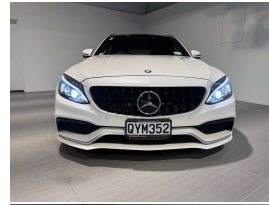

2015 Mercedes-Benz C 63 4.0 V8T Bi-Turbo Wagon

VEHICLE INFORMATION

Cash Price

Includes GST,
Registration &
Licensing

$59,995

Finance this vehicle
from only

$220.21

per week*

Total Amount Payable

$75,252.77