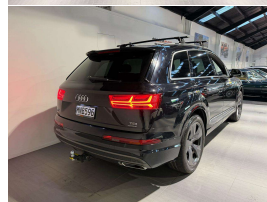

2016 Audi Q7 3.0 TDI S Line 200KW New Shape