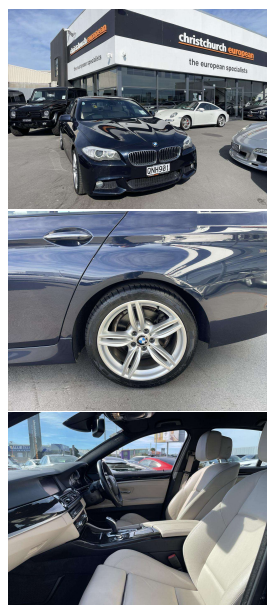

2012 BMW 530D Motorsport

VEHICLE INFORMATION

Cash Price

Includes GST,
Registration &
Licensing

$24,995

Finance this vehicle
from only

$86.69

per week*

Total Amount Payable
$30,038.65

finance
NOW

Gain peace of mind
with Mechanical
Breakdown Insurance.
Ask us how.

Body

4 door, Sedan

Odometer

117,000 km

Engine

3000 cc, Diesel

Fuel Type

Diesel

Transmission

8 Speed Automatic

Wheels

20.0000"

VIN

-

Reg No.

QNH901

Ext Colour

Blue Metallic

History

NZ New

Seats

5 seats

Interior

Ivory Leather

Audio

CD Player

Stock ID

12497

2012 BMW 530d Motorsport Facelift Sedan, NZ New vehicle with Full History, 8 Speed Automatic, Navy Blue Metallic with Ivory Leather, Full Motorsport Body Styling, Heated/Electric Seats, BMW I Drive with NZ Navigation/Bluetooth Phone and Music/CD/Stereo and Reverse Camera, Multiple Airbags, Full Electrics and more. Roomy and Super-economical model!

christchurch european

the european specialists

Phone 03 366 8328, Email sales@christchurcheuropean.co.nz
511 Blenheim Road, Sockburn, Christchurch 8042, New Zealand
www.christchurcheuropean.co.nz

Niki Mills - 021 353 315
Paul Mills - 022 536 0868
Michael Mills - 022 043 3700

* Finance calculation based on a 60 month term, 30% deposit and with an example annual fixed interest rate of 9.95%. Actual interest rate may be higher or lower. Includes an establishment fee of $205.00. Full term total amount payable of $30,038.65. Estimate only, not an offer of finance. Terms, conditions and lending criteria apply.