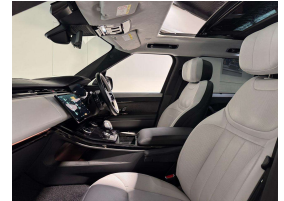

2022 Land Rover Range Rover Sport D300