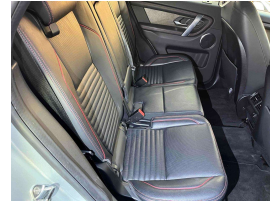

2020 Land Rover Discovery Sport D180 Diesel R-

VEHICLE INFORMATION

Cash Price

Includes GST,
Registration &
Licensing

$59,995

Finance this vehicle
from only

$206.68

per week*

Total Amount Payable

$71,735.66

finance
NOW

Gain peace of mind
with Mechanical
Breakdown Insurance.
Ask us how.

Body

5 door, RV/SUV

Odometer

57,000 km

Engine

2000 cc

Fuel Type

Diesel

Transmission

9 Speed Automatic, 4WD

Wheels

20.0000"

VIN

-

Reg No.

-

Ext Colour

Silver Metallic

History

-

Seats

7 seats

Interior

Black Leather Luxury Seating

Audio

-

Stock ID

12432

2020 Land Rover Discovery Sport D180 Diesel R-Dynamic SE 7 Seater New Model, Hard to get 7 Seater New Model Discovery Sport!, Premium Silver Metallic with Black Leather/Red Stitching detail, 9 Speed Automatic for amazing economy, 20 inch R-Dynamic Sports Alloys, Revised LED Lighting, Full Glass Cockpit with NZ NAV/Bluetooth Music and Phone Streaming/USB/360 Cameras, Push Button Start, Privacy Glass, Carbon inlays, Very economical 2.0 Diesel D180 engine, Heated and Cooled Seats, Radar Adaptive Cruise Control, Heated Steering Wheel, Full Electrics and more. Limited number of these New Models available in NZ!

Arriving Soon, Small holding deposit will secure this vehicle pre-arrival.

christchurch european | the european specialists

Phone 03 366 8328, Email sales@christchurcheuropean.co.nz
511 Blenheim Road, Sockburn, Christchurch 8042, New Zealand
www.christchurcheuropean.co.nz

Niki Mills - 021 353 315
Paul Mills - 022 536 0868
Michael Mills - 022 043 3700

* Finance calculation based on a 60 month term, 30% deposit and with an example annual fixed interest rate of 9.95%. Actual interest rate may be higher or lower. Includes an establishment fee of $205.00. Full term total amount payable of $71,735.66. Estimate only, not an offer of finance. Terms, conditions and lending criteria apply.