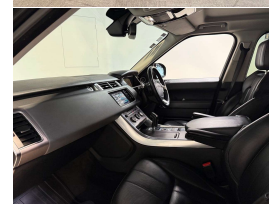

2014 Land Rover Range Rover Sport 3.0 SDV6 HSE

VEHICLE INFORMATION

Cash Price

Includes GST,
Registration &
Licensing

$44,995

Finance this vehicle
from only

$166.37

per week*

Total Amount Payable

$56,754.68