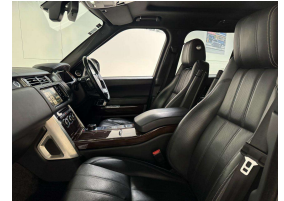

2013 Land Rover Range Rover Vogue SE SDV8

VEHICLE INFORMATION

Cash Price

Includes GST,
Registration &
Licensing

$39,995

Finance this vehicle
from only

$148.42

per week*

Total Amount Payable

$50,588.65