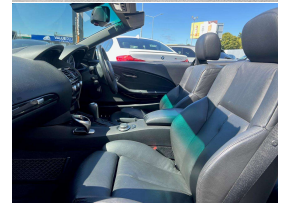

2008 BMW 650i 4.8 V8 4 Seater Convertible

VEHICLE INFORMATION

Cash Price

Includes GST,
Registration &
Licensing

$24,995

Finance this vehicle
from only

$86.69

per week*

Total Amount Payable

$30,038.65

finance
NOW

Gain peace of mind
with Mechanical
Breakdown Insurance.
Ask us how.

Body

2 door, Convertible

Odometer

81,000 km

Engine

4800 cc, V8

Fuel Type

Petrol

Transmission

Automatic

Wheels

19.0000"

VIN

-

Reg No.

JDC321

Ext Colour

Black Metallic

History

-

Seats

4 seats

Interior

Black Leather

Audio

-

Stock ID

12310

2008 BMW 650i 4.8 V8 SE Convertible, Just 81,000kms from new and very well kept by its last owner! Attractive Black Metallic on Black Leather combination, Heated/Electric Seats, Electric Soft-top Roof, Factory 19 inch Sports Alloys, Soft-Close Doors, Parking Sensors, Dual Exhausts, BMW iDrive with NZ Radio/CD/AUX, Auto Lights and Wipers, Cruise Control, ABS Brakes, Climate Air, Luxury Woodgrain inlays, Remote Locking, Push Button Start and more. A usable and affordable 4 Seats BMW V8 Cabriolet which is now a dying breed!

christchurch european | the european specialists

Phone 03 366 8328, Email sales@christchurcheruropean.co.nz
511 Blenheim Road, Sockburn, Christchurch 8042, New Zealand
www.christchurcheruropean.co.nz

Niki Mills - 021 353 315
Paul Mills - 022 536 0868
Michael Mills - 022 043 3700

* Finance calculation based on a 60 month term, 30% deposit and with an example annual fixed interest rate of 9.95%. Actual interest rate may be higher or lower. Includes an establishment fee of $205.00. Full term total amount payable of $30,038.65. Estimate only, not an offer of finance. Terms, conditions and lending criteria apply.