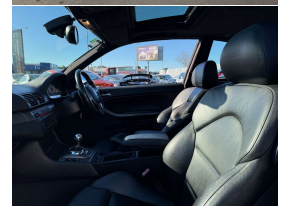

2003 BMW M3 E46 SMG NZ NEW

VEHICLE INFORMATION

Cash Price

Includes GST,
Registration &
Licensing

$44,995

Finance this vehicle
from only

$162.67

per week*

Total Amount Payable

$55,791.53