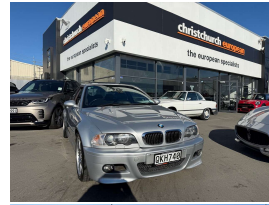

2003 BMW M3 E46 SMG NZ NEW

VEHICLE INFORMATION

Cash Price

Includes GST,
Registration &
Licensing

\$44,995

Finance this vehicle
from only

\$162.67

per week*

3200 cc

Fuel Type

-

Transmission

Automatic

Wheels

18.0000"

VIN

4 seats

Interior

Black Leather

Audio

-

Stock ID

13823

2003 BMW M3 3.2 E46 Straight-Six NA Coupe, NZ New with Full History, Desirable factory stock OEM M3. 3.2 Litre naturally-aspirated Straight-Six performance- what a sound!, Factory 18 inch M3 Alloys, Full Leather M3 Sports Seats, Glass Sunroof, Factory BMW CD/Stereo, SMG Semi-Automatic, Rear Park Sensors, Dual Exhausts, Cruise Control, Remote Locking etc. Just as it rolled off the production line, a very smart investment today..