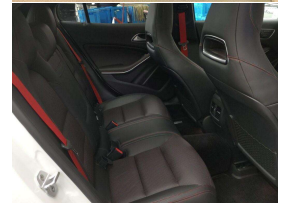

2016 Mercedes-Benz GLA 45 AMG 4-Matic Facelift

VEHICLE INFORMATION

Cash Price

Includes GST,
Registration &
Licensing

$34,995

Finance this vehicle
from only

$130.48

per week*

Total Amount Payable

$44,422.62