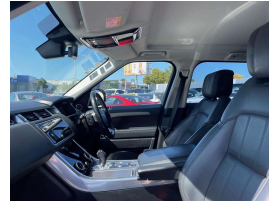

2018 Land Rover Range Rover Sport SDV6 HSE

VEHICLE INFORMATION

Cash Price

Includes GST,
Registration &
Licensing

$84,995

Finance this vehicle
from only

$292.39

per week*

Total Amount Payable

$101,519.23

finance
NOW

Gain peace of mind
with Mechanical
Breakdown Insurance.
Ask us how.

Body

5 door, SUV / 4x4

Odometer

80,000 km

Engine

3000 cc, SDV6

Fuel Type

Diesel

Transmission

8 Speed Automatic, 4WD

Wheels

22.0000"

VIN

SALWA2AKOJA412393

Reg No.

PES11

Ext Colour

Santorini Black Metallic

History

-

Seats

5 seats

Interior

Black Leather

Audio

-

Stock ID

12345

2018 Range Rover Sport HSE SDV6 Facelift Black Edition, Santorini Black Metallic with Black Leather, Upgraded 22 inch Factory Sports Alloys in Gloss Black, Running Boards fitted, Black Range Rover Badging, Facelift LED Matrix Lighting and full Virtual Glass Cockpit, Heated Front and Rear Seats, Lane Departure Warning, Keyless entry/Start, Touch Screen NZ NAV/CD/AUX/Bluetooth Phone and Music/Reverse Camera, Added Apple Car Play, Privacy Glass, Meridian Audio Package, Silver interior inlays, Towbar fitted, 2x Remote keys and much more.. A very good looking Facelift Range Rover Sport!

christchurch european | the european specialists

Phone 03 366 8328, Email sales@christchurcheruropean.co.nz
511 Blenheim Road, Sockburn, Christchurch 8042, New Zealand
www.christchurcheruropean.co.nz

Niki Mills - 021 353 315
Paul Mills - 022 536 0868
Michael Mills - 022 043 3700

* Finance calculation based on a 60 month term, 30% deposit and with an example annual fixed interest rate of 9.95%. Actual interest rate may be higher or lower. Includes an establishment fee of $205.00. Full term total amount payable of $101,519.23. Estimate only, not an offer of finance. Terms, conditions and lending criteria apply.