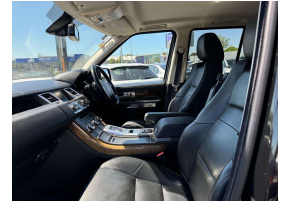

2012 Land Rover Range Rover Sport 3.0 SDV6

VEHICLE INFORMATION

Cash Price

Includes GST,
Registration &
Licensing

$24,995

Finance this vehicle
from only

$94.58

per week*

Total Amount Payable

$32,090.56