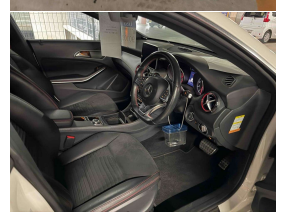

2015 Mercedes-Benz CLA 250 AMG Line 4Matic

VEHICLE INFORMATION

Cash Price

Includes GST,
Registration &
Licensing

$22,995

Finance this vehicle
from only

$87.41

per week*

Total Amount Payable

$29,624.15