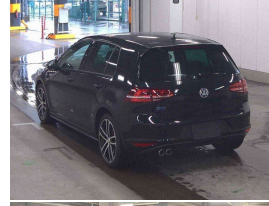

2016 Volkswagen Golf GTE Sports Hybrid

VEHICLE INFORMATION

Cash Price

Includes GST,
Registration &
Licensing

$29,995

Finance this vehicle
from only

$103.83

per week*

Total Amount Payable

$35,995.37

finance
NOW

Gain peace of mind
with Mechanical
Breakdown Insurance.
Ask us how.

Body

5 door, Hatchback

Odometer

53,000 km

Engine

1400 cc

Fuel Type

Hybrid

Transmission

Automatic

Wheels

18.0000"

VIN

-

Reg No.

-

Ext Colour

Black Metallic

History

-

Seats

5 seats

Interior

Grey Checker Velour

Audio

-

Stock ID

12388

2016 Volkswagen Golf PHEV GTE Sports Hybrid Hatchback, Just 53,000kms from new! Full GTE/GTI Sports Styling package, 18 inch GTE Sports Alloys in Black, LED Lighting, Blue Brake Calipers and detailing, Privacy Glass, DSG Automatic/Tiptronic, Multiple Airbags, Adaptive Radar Cruise Control, ABS, Climate Air, Touch Screen CD/NZ Stereo/AUX/Bluetooth/Aps/Car Play and NZ Navigation, Usable Daily driving Full-electric range (40-50 kms), Full Electrics etc. Crazy fuel economy/low emmissions with Full Electric mode compatability and the best parts of owning a VW Golf!.

Arriving Soon, Small holding deposit will secure this vehicle pre-arrival.

christchurch european | the european specialists

Phone 03 366 8328, Email sales@christchurcheuropean.co.nz
511 Blenheim Road, Sockburn, Christchurch 8042, New Zealand
www.christchurcheuropean.co.nz

Niki Mills - 021 353 315
Paul Mills - 022 536 0868
Michael Mills - 022 043 3700

* Finance calculation based on a 60 month term, 30% deposit and with an example annual fixed interest rate of 9.95%. Actual interest rate may be higher or lower. Includes an establishment fee of $205.00. Full term total amount payable of $35,995.37. Estimate only, not an offer of finance. Terms, conditions and lending criteria apply.