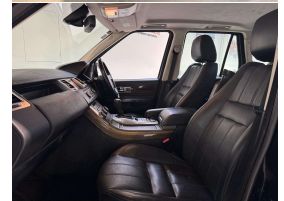

2013 Land Rover Range Rover Sport TDV6 Facelift

VEHICLE INFORMATION

Cash Price

Includes GST,
Registration &
Licensing

$29,995

Finance this vehicle
from only

$112.53

per week*

Total Amount Payable

$38,256.59