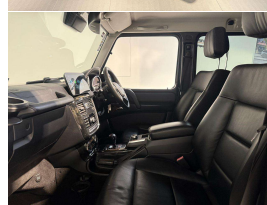

2013 Mercedes-Benz G 350 G Wagon CDI Black

VEHICLE INFORMATION

Cash Price

Includes GST,
Registration &
Licensing

$89,995

Finance this vehicle
from only

$327.89

per week*

Total Amount Payable

$112,248.95