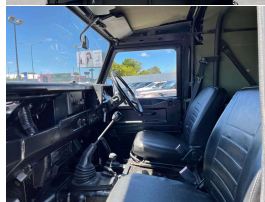

1985 Land Rover Defender 110 Pick Up Classic

VEHICLE INFORMATION

Cash Price

Includes GST,
Registration &
Licensing

$39,995

Finance this vehicle
from only

$138.12

per week*

Total Amount Payable

$47,908.80

finance
NOW

Body

SUV / 4x4

Odometer

7,000 km

Engine

2500 cc

Fuel Type

Diesel

Transmission

Manual, 4WD

Wheels

-

VIN

-

Reg No.

-

Ext Colour

Green

History

-

Seats

2 seats

Interior

Black Leather

Audio

-

Stock ID

9370

Gain peace of mind
with Mechanical
Breakdown Insurance.
Ask us how.

1985 Land Rover Defender 110 Pick-up Classic, Only 7,000 kms ex Singapore Military, Manual, 2.5 Diesel, Added new Canopy cover, Power Steering, Light Guards, Spare Wheel, 4WD tyres, Leather Seats etc. An Iconic Land Rover model. Perfect for the beach or the mountain! These are not concourse by any means but are an appreciating Classic Land Rover!

christchurch european

the european specialists

Phone 03 366 8328, Email sales@christchurcheruropean.co.nz
511 Blenheim Road, Sockburn, Christchurch 8042, New Zealand
www.christchurcheruropean.co.nz

Niki Mills - 021 353 315
Paul Mills - 022 536 0868
Michael Mills - 022 043 3700

* Finance calculation based on a 60 month term, 30% deposit and with an example annual fixed interest rate of 9.95%. Actual interest rate may be higher or lower. Includes an establishment fee of $205.00. Full term total amount payable of $47,908.80. Estimate only, not an offer of finance. Terms, conditions and lending criteria apply.