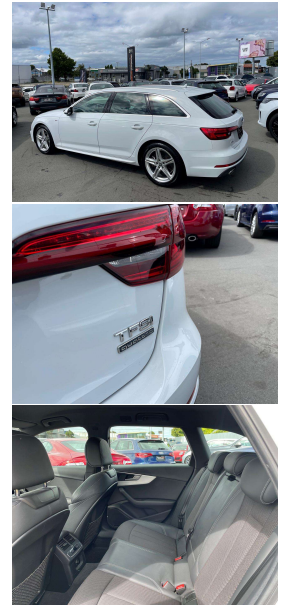

2016 Audi A4 2.0 TFSI Quattro S Line Facelift

VEHICLE INFORMATION

Cash Price

Includes GST,
Registration &
Licensing

$34,995

Finance this vehicle
from only

$120.98

per week*

Total Amount Payable

$41,952.08

finance
NOW

Gain peace of mind
with Mechanical
Breakdown Insurance.
Ask us how.

Body

5 door, Station Wagon

Odometer

67,000 km

Engine

2000 cc, Turbo

Fuel Type

Petrol

Transmission

7 Speed Auto, 4WD

Wheels

19.0000"

VIN

WAUZZZF47HA057407

Reg No.

QAL628

Ext Colour

White

History

-

Seats

5 seats

Interior

Black Part Leather S Line

Audio

-

Stock ID

11421

2016 Audi A4 2.0 TFSI S Line Quattro Facelift Wagon, Low 67,000kms, Full Factory S Line Sports Alloys, S Line Body styling and Part Leather S Line Sports Seats, Much improved Chain-Driven 2.0 TFSI Petrol engine and 7 Speed Gearbox, Adaptive Radar Cruise Control fitted, Quattro 4WD, Multiple Airbags, ABS Brakes, Facelift MMI Widescreen NZ NAV/Bluetooth Phone and Music/Reverse Camera/AUX, LED Matrix Lighting, Climate Air, Electric Tailgate, Full Electrics etc. A sharp look in White. Economical, Safe and Roomy 4WD Wagon option!.

christchurch european | the european specialists

Phone 03 366 8328, Email sales@christchurcheruropean.co.nz
511 Blenheim Road, Sockburn, Christchurch 8042, New Zealand
www.christchurcheruropean.co.nz

Niki Mills - 021 353 315
Paul Mills - 022 536 0868
Michael Mills - 022 043 3700

* Finance calculation based on a 60 month term, 30% deposit and with an example annual fixed interest rate of 9.95%. Actual interest rate may be higher or lower. Includes an establishment fee of $205.00. Full term total amount payable of $41,952.08. Estimate only, not an offer of finance. Terms, conditions and lending criteria apply.