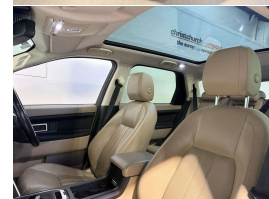

2016 Land Rover Discovery Sport HSE SI4 Turbo

VEHICLE INFORMATION

Cash Price

Includes GST,
Registration &
Licensing

$29,995

Finance this vehicle
from only

$112.53

per week*

Total Amount Payable

$38,256.59