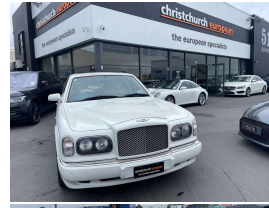

2002 Bentley Arnage Birken 4.4 V8 Ltd Edition

VEHICLE INFORMATION

Cash Price

Includes GST,
Registration &
Licensing

\$59,995

Finance this vehicle
from only

\$206.68

per week*

Engine

4400 cc, V8

Fuel Type

Petrol

Transmission

Automatic

Wheels

18.0000"

2002 Bentley Arnage Birken 4.4 V8 Ltd Edition model. Only 52 built to celebrate the legendary Bentley race-driver Tim Birken. The first of the new 4.4 V8 litre Twin-Turbo engine, Only 20,000kms from new!, ADR Compliance Plate included- can be exported to Australia, Full Luxury Leather with Black Piping detail, Factory Alloys, Woodgrain inlays, Chrome grill detailing, Green Interior carpets, Sports Birken Suspension with Larger brakes, Heated Seats, Cruise Control, Full Electrics etc. A rare vehicle/safe investment or perfect Wedding car!.