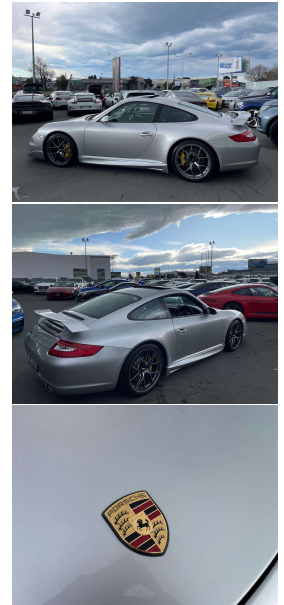

2005 Porsche 911 997 Carrera S

VEHICLE INFORMATION

Cash Price

Includes GST,
Registration &
Licensing

\$79,995

Finance this vehicle
from only

\$275.25

per week*