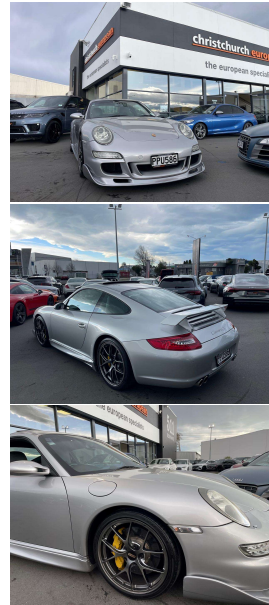

2005 Porsche 911 997 Carrera S

VEHICLE INFORMATION

Cash Price

Includes GST,
Registration &
Licensing

\$79,995

Finance this vehicle
from only

\$275.25

per week*

VIN

-

Reg No.

PPU586

Ext Colour

Silver Metallic

History

-

Seats

4 seats

Interior

Black Leather

Audio

-

Stock ID

11665