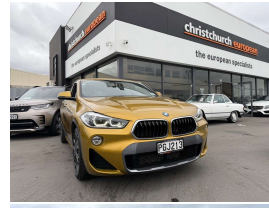

2018 BMW X2 xDrive 2.0i Motorsport 4WD

VEHICLE INFORMATION

Cash Price

Includes GST,
Registration &
Licensing

\$32,995

Finance this vehicle
from only

\$120.57

per week*

2000 cc, Turbo

Fuel Type

-

Transmission

8 Speed Automatic, X Drive AWD

Wheels

19.0000"

VIN

5 seats

Interior

Motorsport Velour Seats

Audio

-

Stock ID

13604

2018 BMW X2 xDrive 2.0i Turbo 4WD Motorsport, Attractive Gold Metallic exterior with Motorsport Black Velour Sports Seats with Yellow Stitching detail, Full time xDrive 4WD, Full Motorsport Body/Trim Styling upgrades with 19 inch Motorsport Sports Alloys, LED Lighting, Ambient Interior Lighting, Privacy Glass, Lane Assist, 8 Speed Automatic, Very economical 2.0 Turbo Petrol engine with long range, BMW I Drive with CD/Stereo/AUX/Bluetooth Phone and Music/NZ Navigation/Reverse Camera, Auto Stop/Start, Heated Seats, Electric Tailgate, Multiple Airbags, Full Electrics etc. Late Model, Ultra-Economical and practical size 4WD BMW!