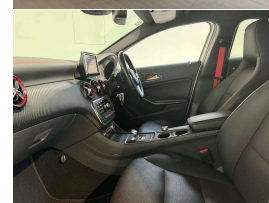

2013 Mercedes-Benz A 45 AMG 7G Sports Hatch