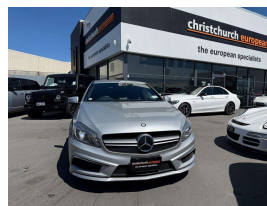

2013 Mercedes-Benz A 45 AMG 7G Sports Hatch

VEHICLE INFORMATION

Cash Price

Includes GST,
Registration &
Licensing

\$27,995

Finance this vehicle
from only

\$105.35

per week*

Fuel Type

Petrol

Transmission

7 Speed Auto, 4WD

Wheels

18.0000"

VIN

WDD1760522J212201