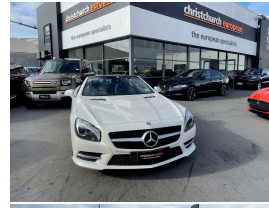

2015 Mercedes-Benz SL 350 AMG Sport Facelift

VEHICLE INFORMATION

Cash Price

Includes GST,
Registration &
Licensing

\$64,995

Finance this vehicle
from only

\$223.82

per week*

Engine

3500 cc, V6

Fuel Type

Petrol

Transmission

7 Speed Auto

Wheels

20.0000"

2015 Mercedes Benz SL 350 AMG Sportline Facelift Model, Mercedes Benz's flagship Summer Roadster, Only 63,000kms from new!, SL 400 Badging, Factory AMG Sports Package with 19 inch AMG Sports Alloys, Piped Leather, 7 Speed Automatic, Electric Hard-top Roof, AMG Sports Seats with Heating and Air Scarf, Vario Glass Sunroof, LED Headlights, Reverse Camera, Stop/Start Technology, Active Park Assist, Mercedes Command CD/Stereo/Bluetooth and NZ Navigation, Multiple Airbags, Full Electrics etc. A very good value SL all set for Summer fun!