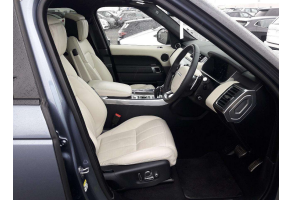

2018 Land Rover Range Rover Sport SDV6 HSE