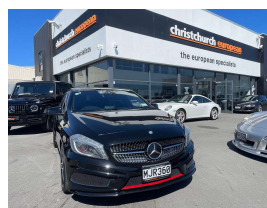

2014 Mercedes-Benz A250 AMG Line Hatchback

VEHICLE INFORMATION

Cash Price

Includes GST,
Registration &
Licensing

\$19,995

Finance this vehicle
from only

\$69.55

per week*