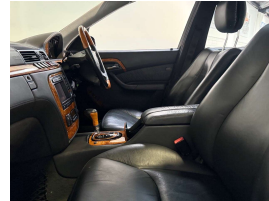

2000 Mercedes-Benz S600 V12 L Sedan NZ New

VEHICLE INFORMATION

Cash Price

Includes GST,
Registration &
Licensing

$19,995

Finance this vehicle
from only

$76.64

per week*

Total Amount Payable

$25,924.53