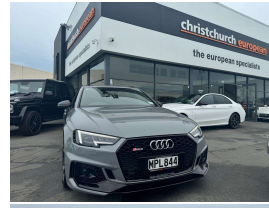

2019 Audi RS4 Quattro 2.9T New Shape Avant

VEHICLE INFORMATION

Cash Price

Includes GST,
Registration &
Licensing

\$69,995

Finance this vehicle
from only

\$250.37

per week*

5 seats

Interior

Black Leather RS Sports Seats

Audio

-

Stock ID

13456

2019 Audi RS4 Quattro Avant 2.9T Latest Model, In the very best colour- Nardo Grey!. A 331KW 4WD Wagon rocketship fitted with 20" 5-Spoke RS Sports Alloys, Red Brake Calipers, RS Sports Suspension with Dynamic Ride Control, Heated/Massaging Leather RS Sports Seats, LED Matrix Lighting, NZ New 2 Owners with Full History, Black Exterior Package, Radar Cruise Control, Heads-up display, Blind Spot Monitors, Apple Car Play/Audi MMI/CD/Stereo/Bluetooth Streaming/NZ Navigation, Carbon interior inlays, Wireless Phone Charging, Privacy Glass, Full Electrics etc. One of Audi's best. A very sexy car!