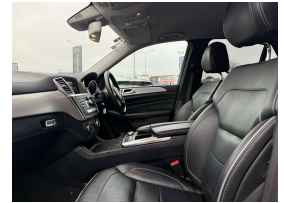

2012 Mercedes-Benz ML 250 CDI Bluetec Diesel

VEHICLE INFORMATION

Cash Price

Includes GST,
Registration &
Licensing

$24,995

Finance this vehicle
from only

$92.50

per week*

Total Amount Payable

$31,548.83