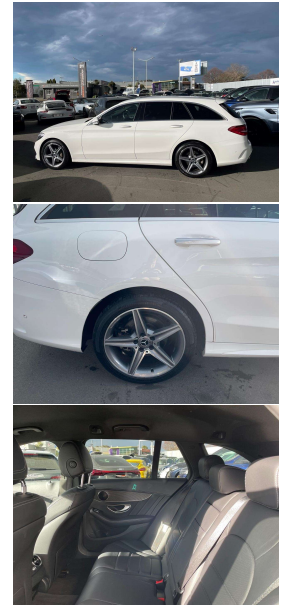

2015 Mercedes-Benz C 200 AMG Sportline Facelift

VEHICLE INFORMATION

Cash Price

Includes GST,
Registration &
Licensing

\$24,995

Finance this vehicle
from only

\$94.58

per week*

5 seats

Interior

Black Leather AMG Sports Seats

Audio

-

Stock ID

13159

2015 Mercedes Benz C200 AMG Sportline 9G Facelift Wagon, New Model 2.0 Turbocharged 9 Speed C Class with only 64,000kms from new!, Full of options such as added AMG Styling, 18 inch Factory AMG Sportline Alloys, Heads-up display, Radar Adaptive Cruise Control, Full Leather, Heated/Electric Seats, Electric Tailgate, LED Lighting, Privacy Glass, Roof Rails, Parking Sensors, Mercedes Command with NZ NAV/Bluetooth Phone and Music Streaming/Reverse Camera/AUX, Push Button Start, Multiple Airbags, Full Electrics etc. A lot of car for the money here with these options and super-economical!