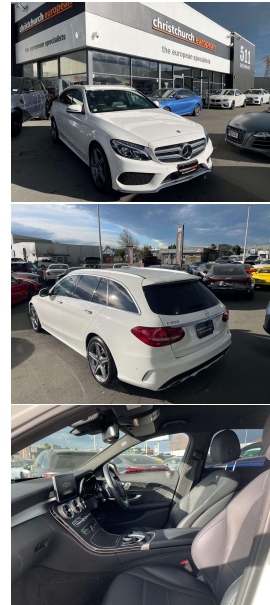

2015 Mercedes-Benz C 200 AMG Sportline Facelift

VEHICLE INFORMATION

Cash Price

Includes GST,
Registration &
Licensing

\$24,995

Finance this vehicle
from only

\$94.58

per week*

Total Amount Payable

\$32,090.56

Gain peace of mind
with Mechanical
Breakdown Insurance.
Ask us how.

Body

5 door, Station Wagon

Odometer

64,000 km

Engine

2000 cc, Internal Combustion

Fuel Type

Petrol

Transmission

7 Speed Auto, Rear Wheel

Wheels

18.0000"

VIN

5 seats

Interior

Black Leather AMG Sports Seats

Audio

-

Stock ID

13159

2015 Mercedes Benz C200 AMG Sportline 9G Facelift Wagon, New Model 2.0 Turbocharged 9 Speed C Class with only 64,000kms from new!, Full of options such as added AMG Styling, 18 inch Factory AMG Sportline Alloys, Heads-up display, Radar Adaptive Cruise Control, Full Leather, Heated/Electric Seats, Electric Tailgate, LED Lighting, Privacy Glass, Roof Rails, Parking Sensors, Mercedes Command with NZ NAV/Bluetooth Phone and Music Streaming/Reverse Camera/AUX, Push Button Start, Multiple Airbags, Full Electrics etc. A lot of car for the money here with these options and super-economical!