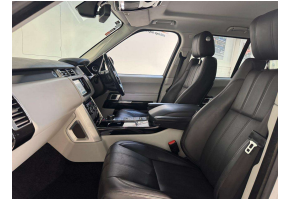

2014 Land Rover Range Rover Vogue HSE 3.0 TDV6

VEHICLE INFORMATION

Cash Price

Includes GST,
Registration &
Licensing

$42,995

Finance this vehicle
from only

$159.19

per week*

Total Amount Payable

$54,288.27